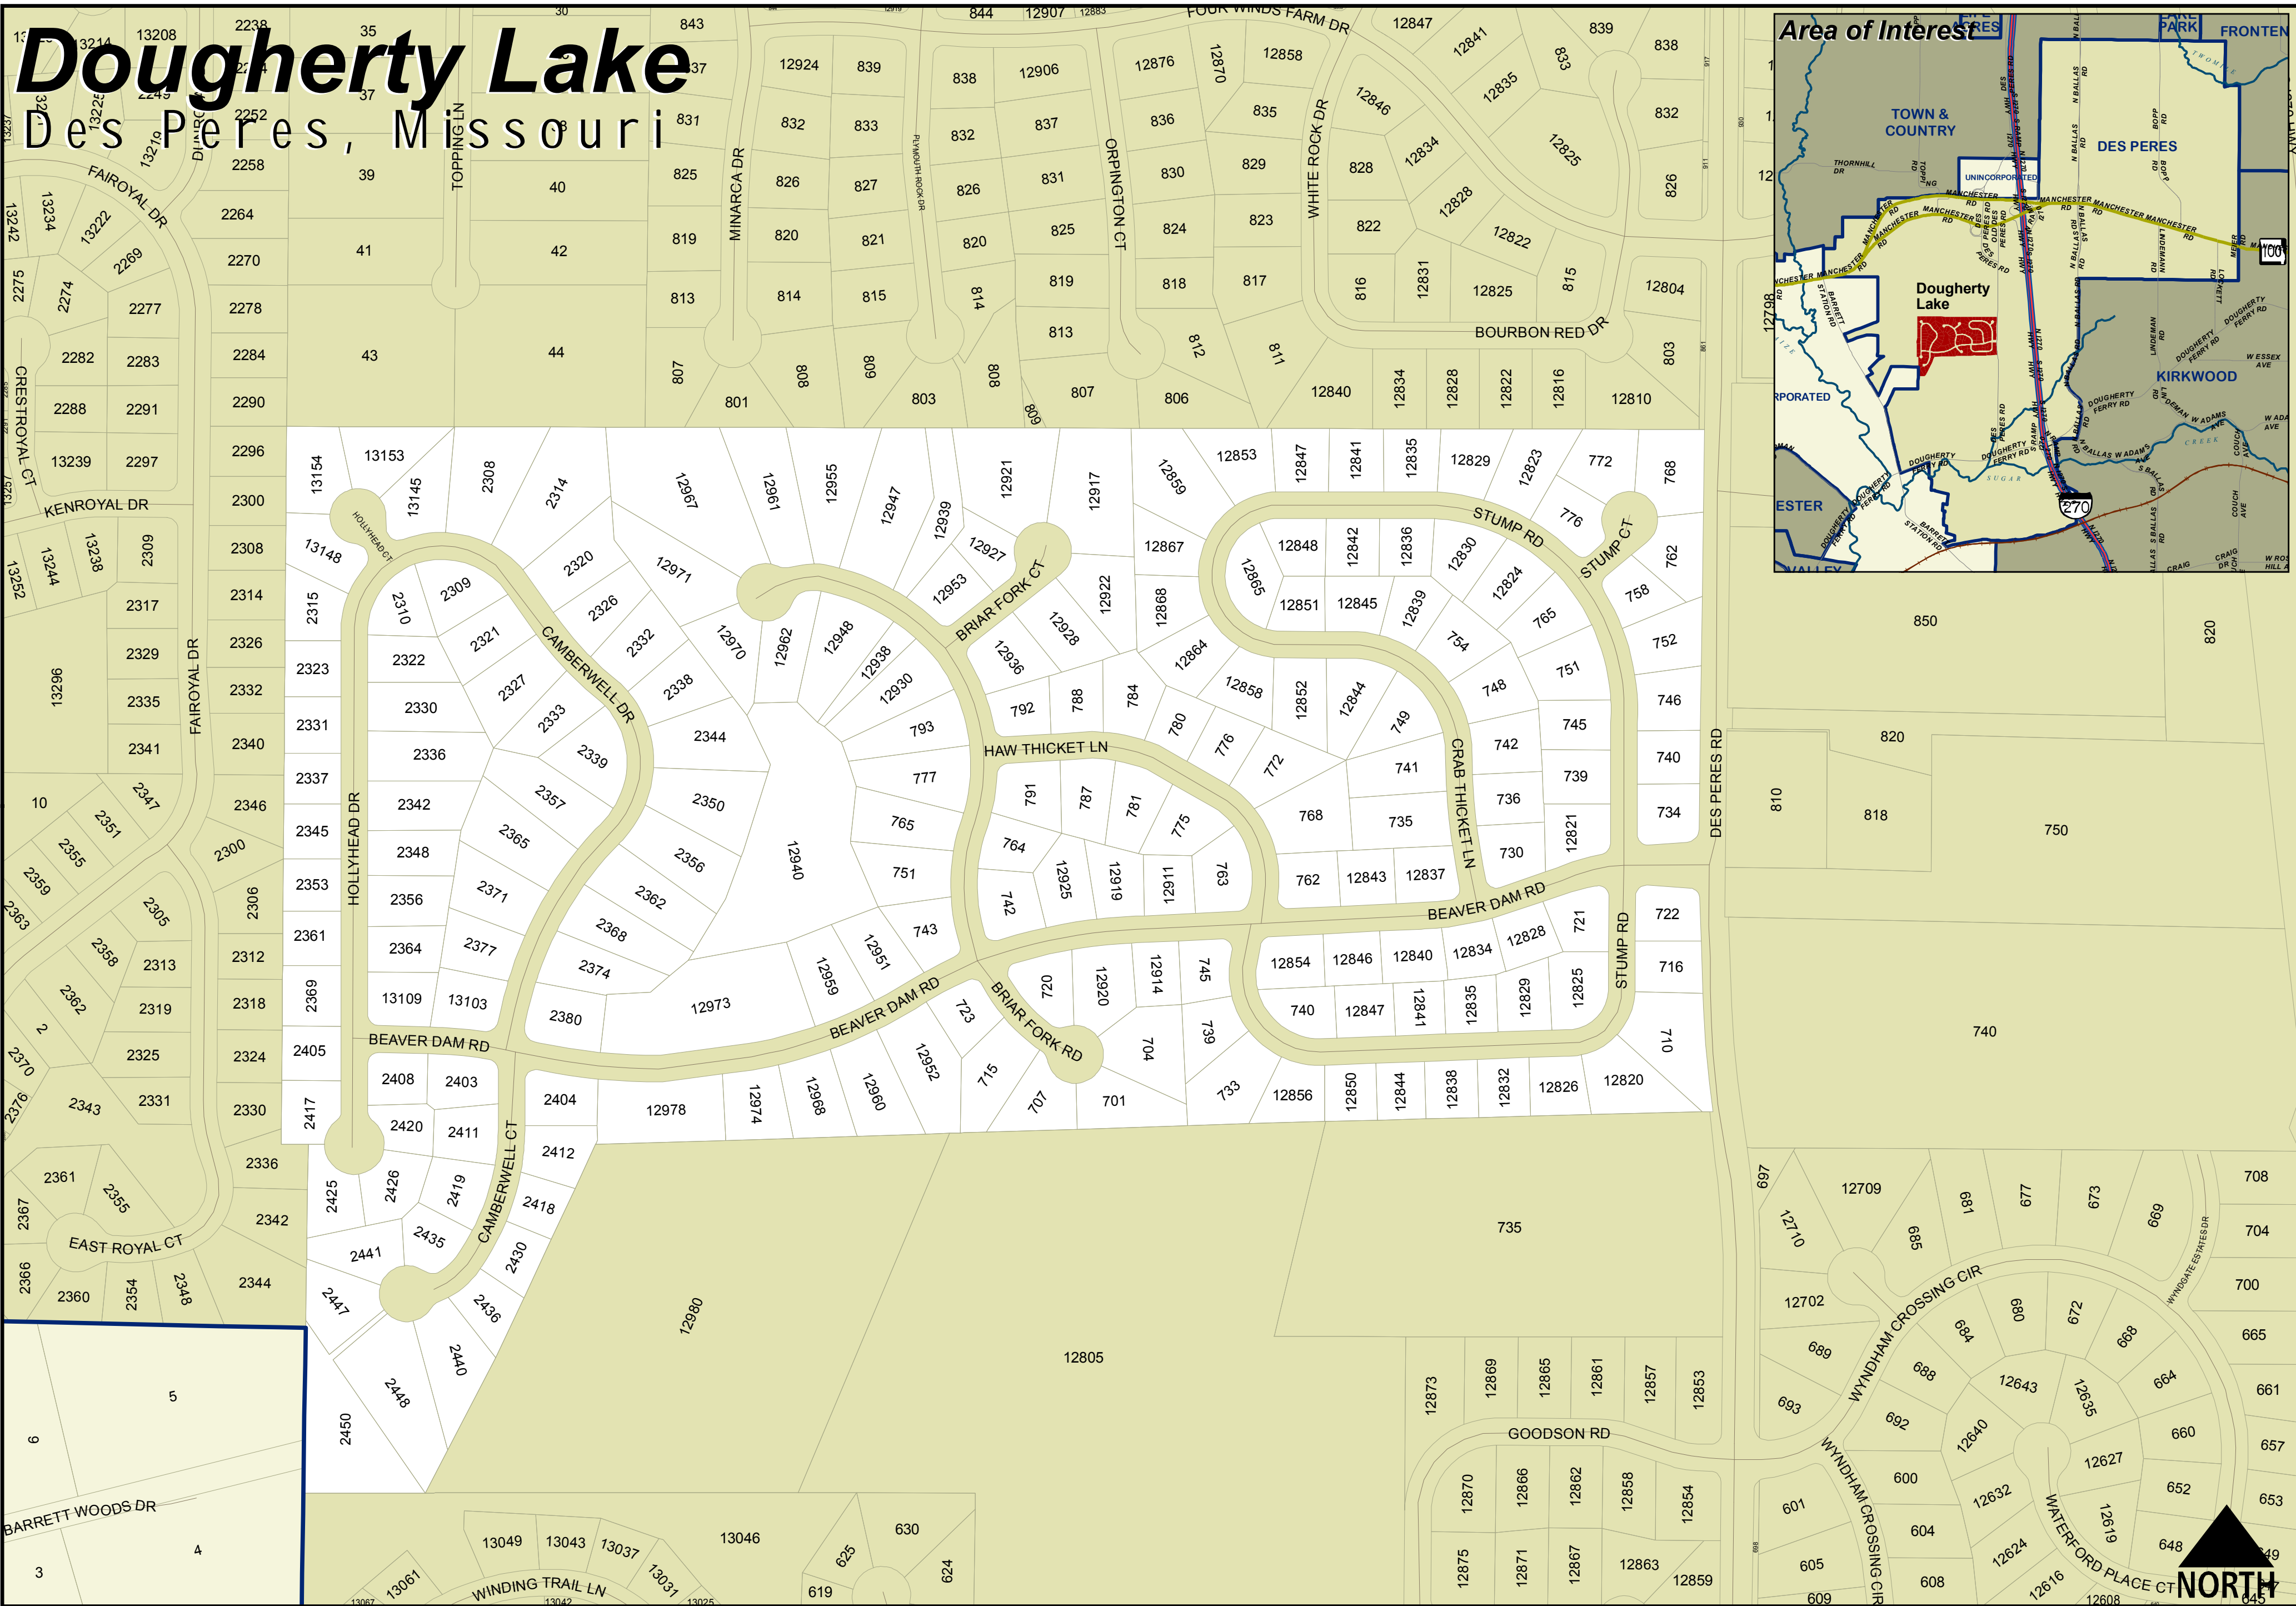

Dougherty Lake

Des Peres, Missouri

Legend

- Streets
- Rivers and Creeks
- Municipal Boundary
- Parcels

Sources: St. Louis County Departments of Planning, Police, and Revenue.
 Note: Due to occasional errors in the database, parcels may be miscoded. Please report errors to the Department of Planning.
 file location: gis\workfiles\maryc\Projects_2008\Glenn_DoughertyLakeMap

Prepared by St. Louis County Department of Planning July 2008

Saint Louis COUNTY PLANNING
 GEOGRAPHIC INFORMATION SYSTEMS