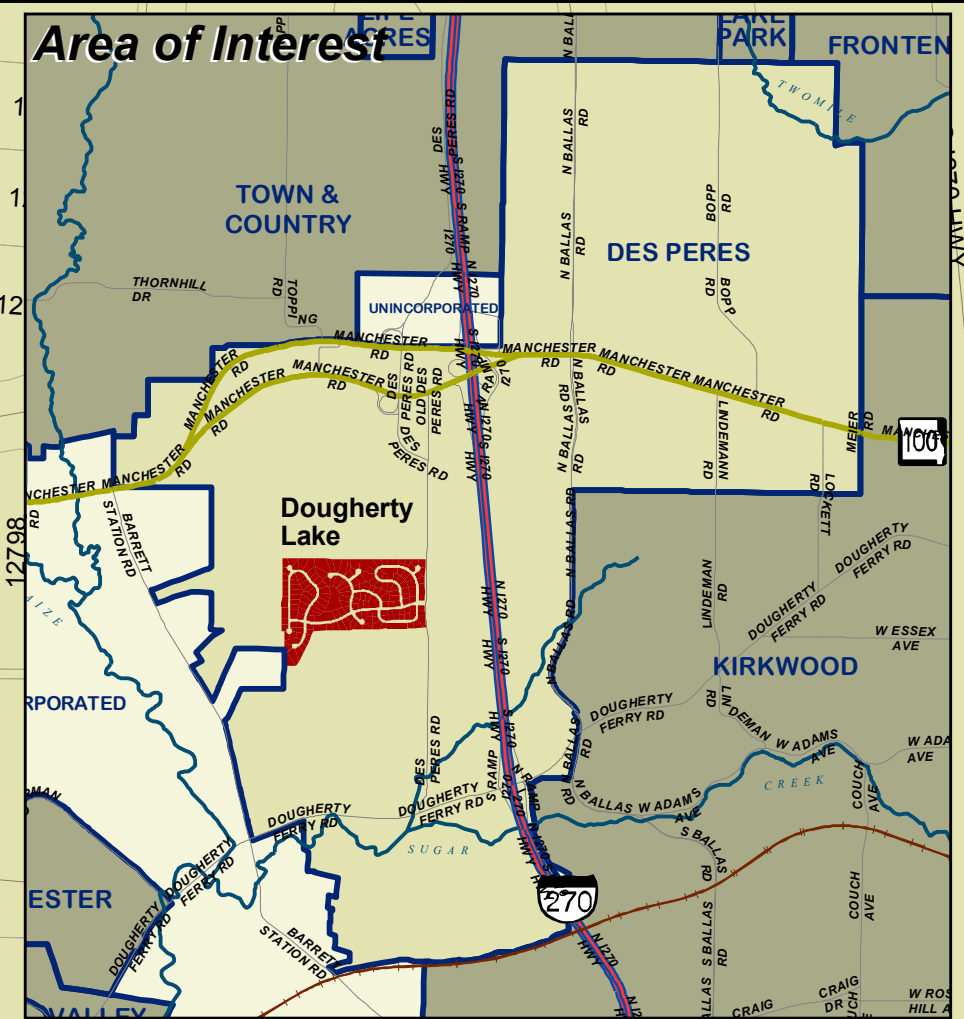

Dougherty Lake

Des Peres, Missouri

Legend

- Streets
- Rivers and Creeks
- Municipal Boundary
- Parcels

Sources: St. Louis County Departments of Planning, Police, and Revenue.
 Note: Due to occasional errors in the database, parcels may be miscoded. Please report errors to the Department of Planning.
 file location: gis\workfiles\maryc\Projects_2008\Glenn_DoughertyLakeMap

Prepared by St. Louis County Department of Planning July 2008

Saint Louis COUNTY PLANNING
 GEOGRAPHIC INFORMATION SYSTEMS